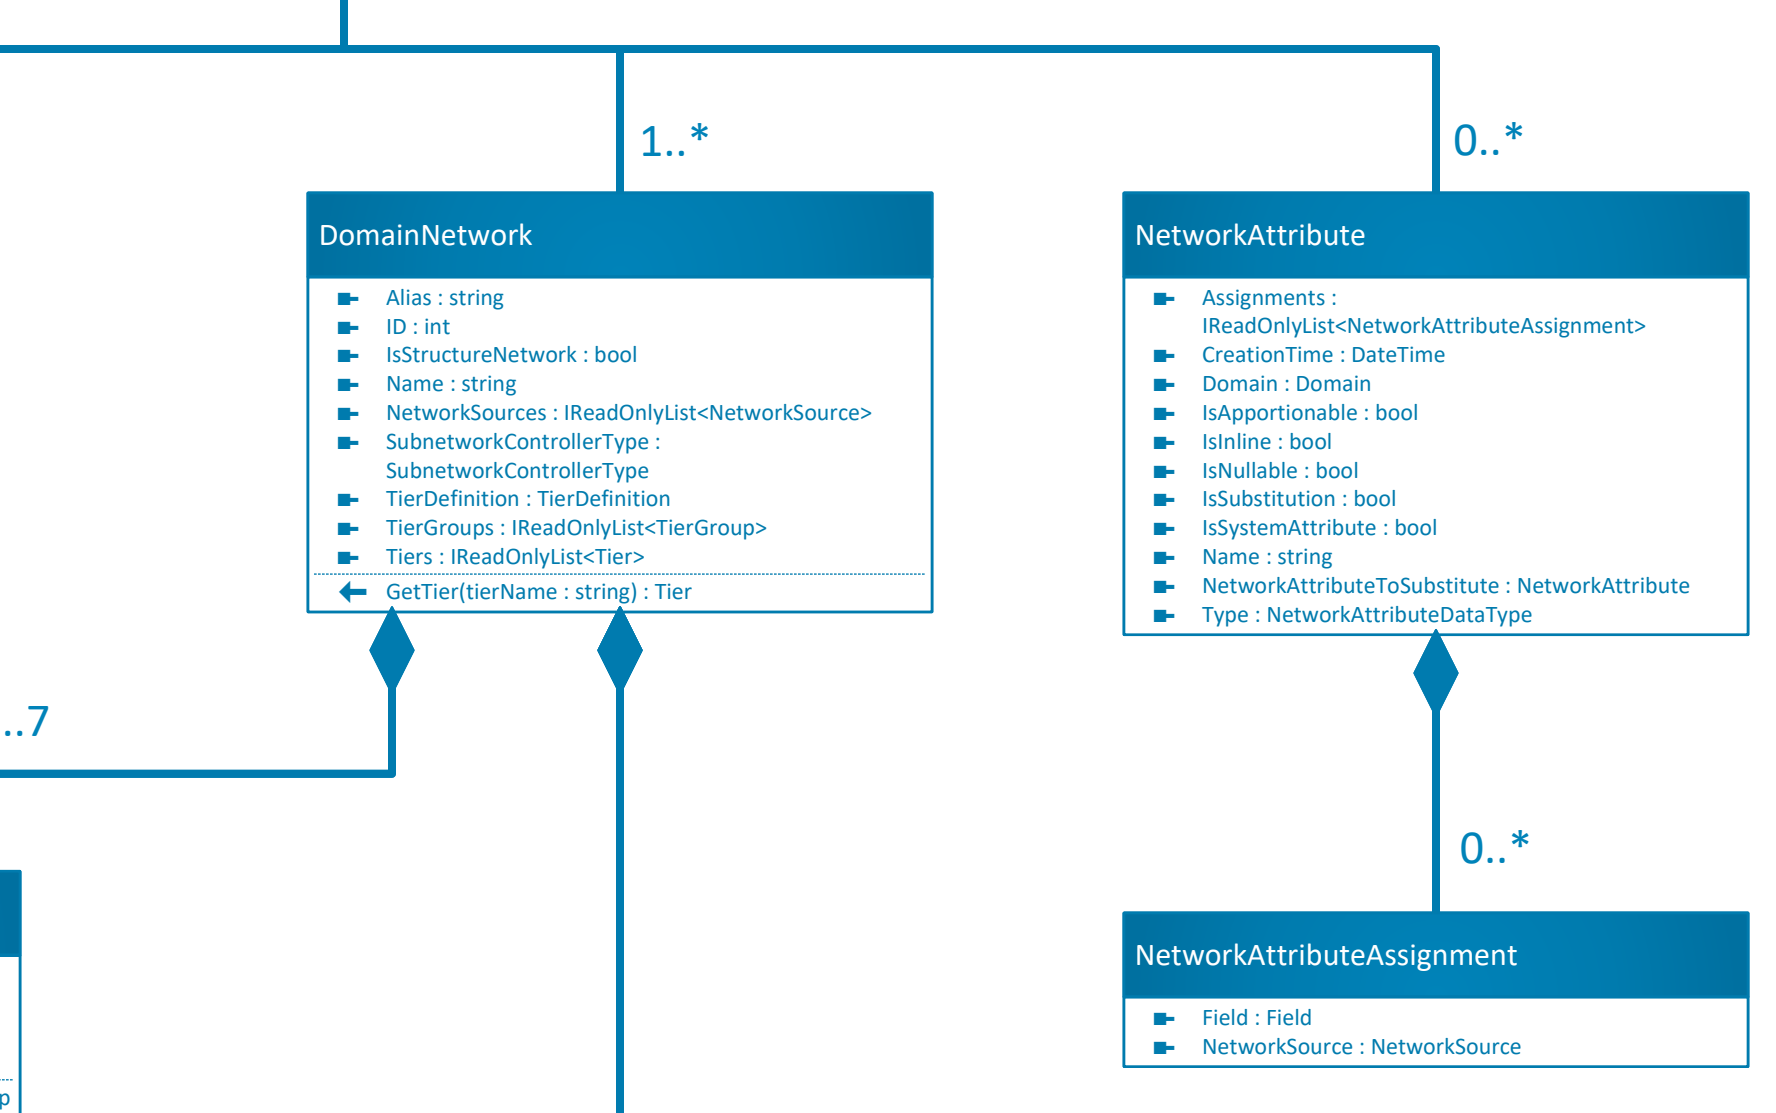

Utility Network Object Model General

Esri® ArcGIS® Pro SDK 3.5