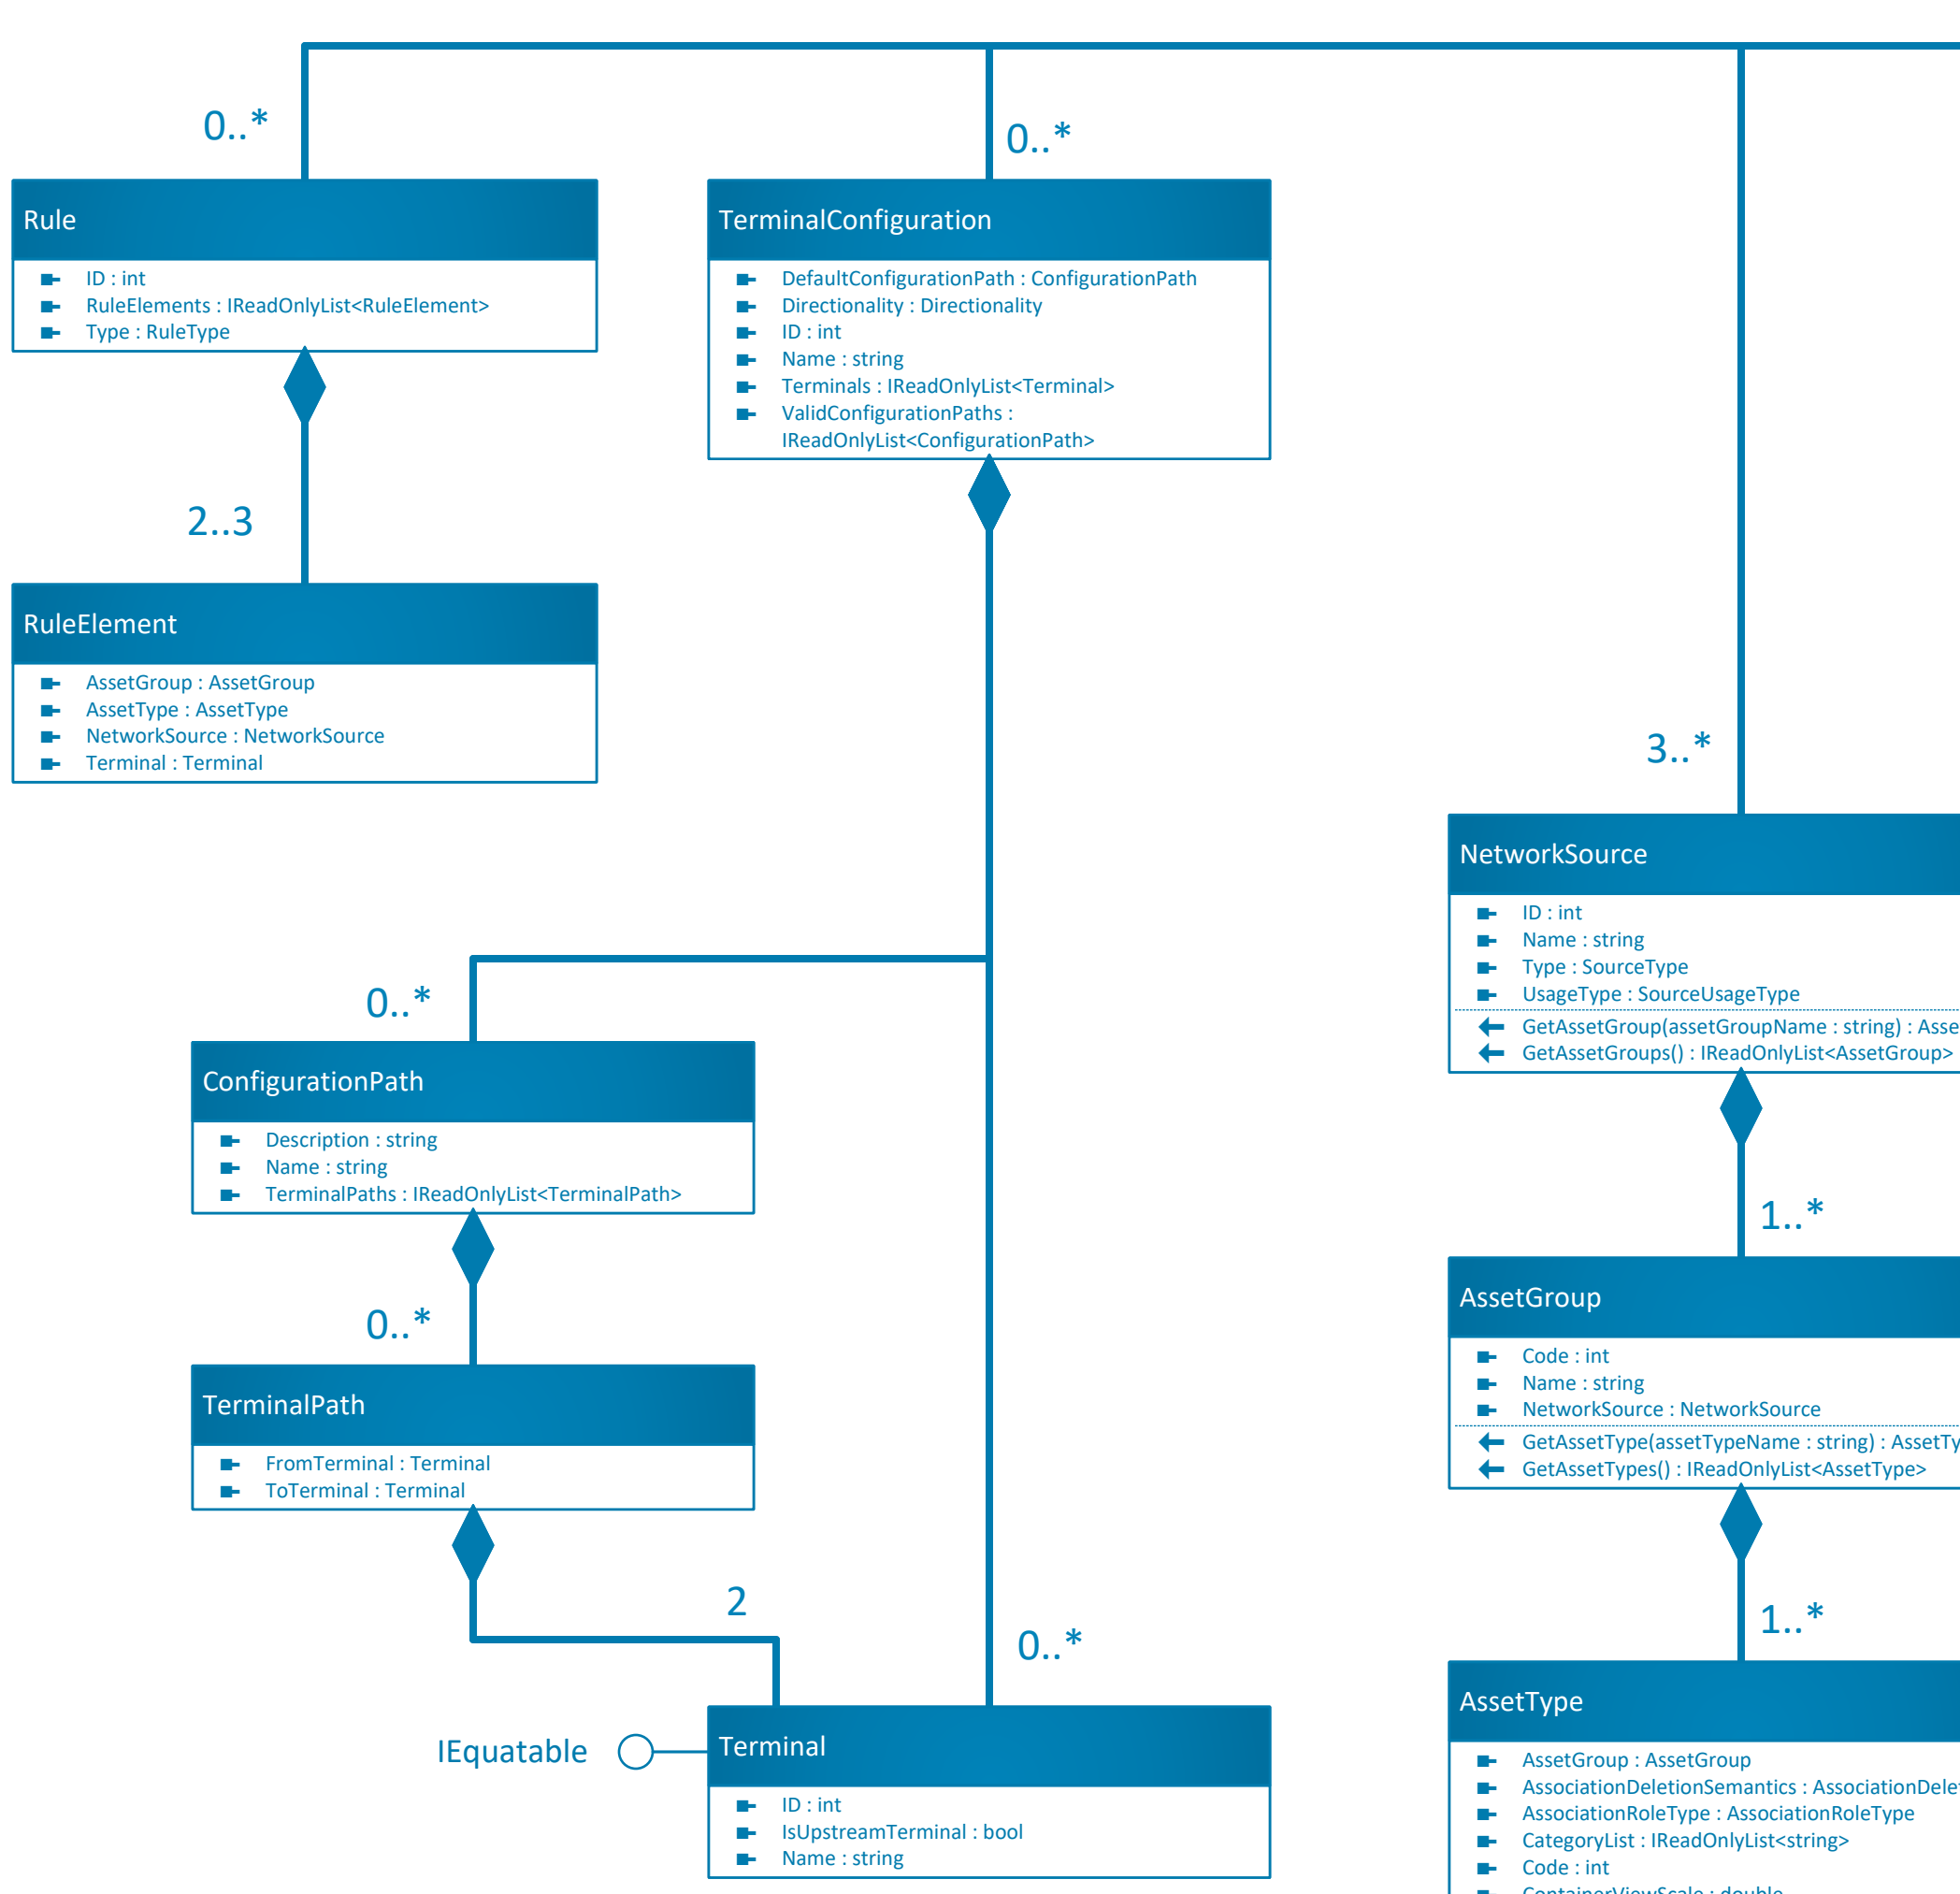

Utility Network Object Model General

Esri® ArcGIS® Pro SDK 3.5