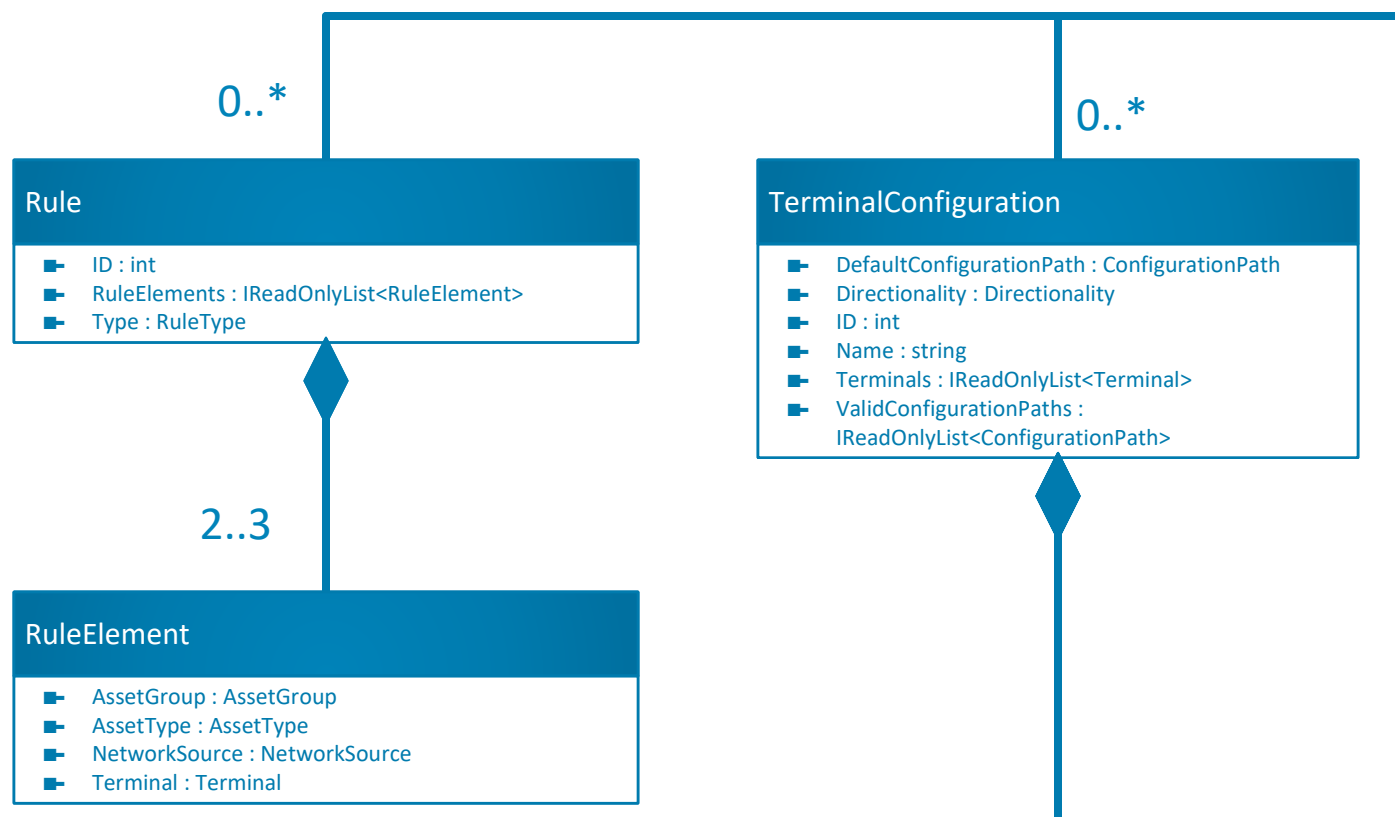

TraverseAssociations

GetAssociations

IEquatable

CreateElement

GetState

ValidateNetworkTopology

GetAssociationFeatures