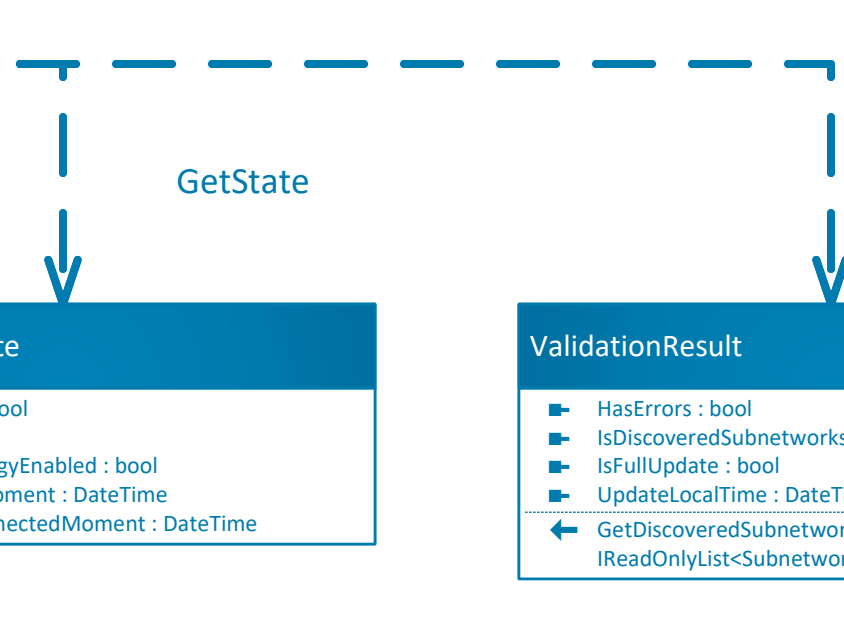

GetDiagramManager