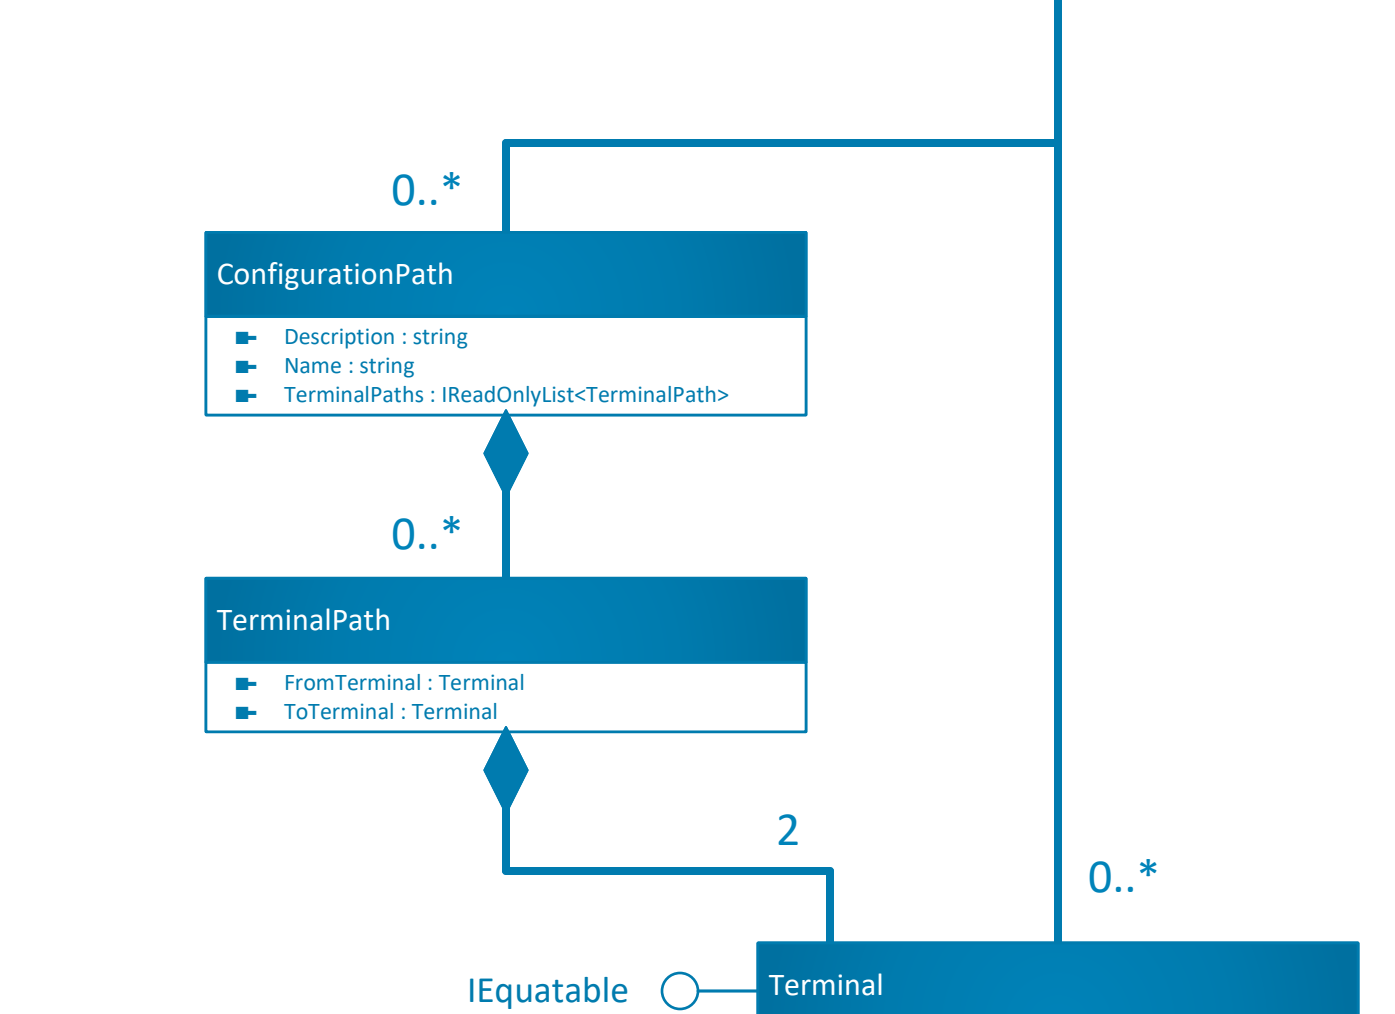

TraverseAssociations

GetAssociations

IEquatable

CreateElement

GetState

ValidateNetworkTopology

GetAssociationFeatures