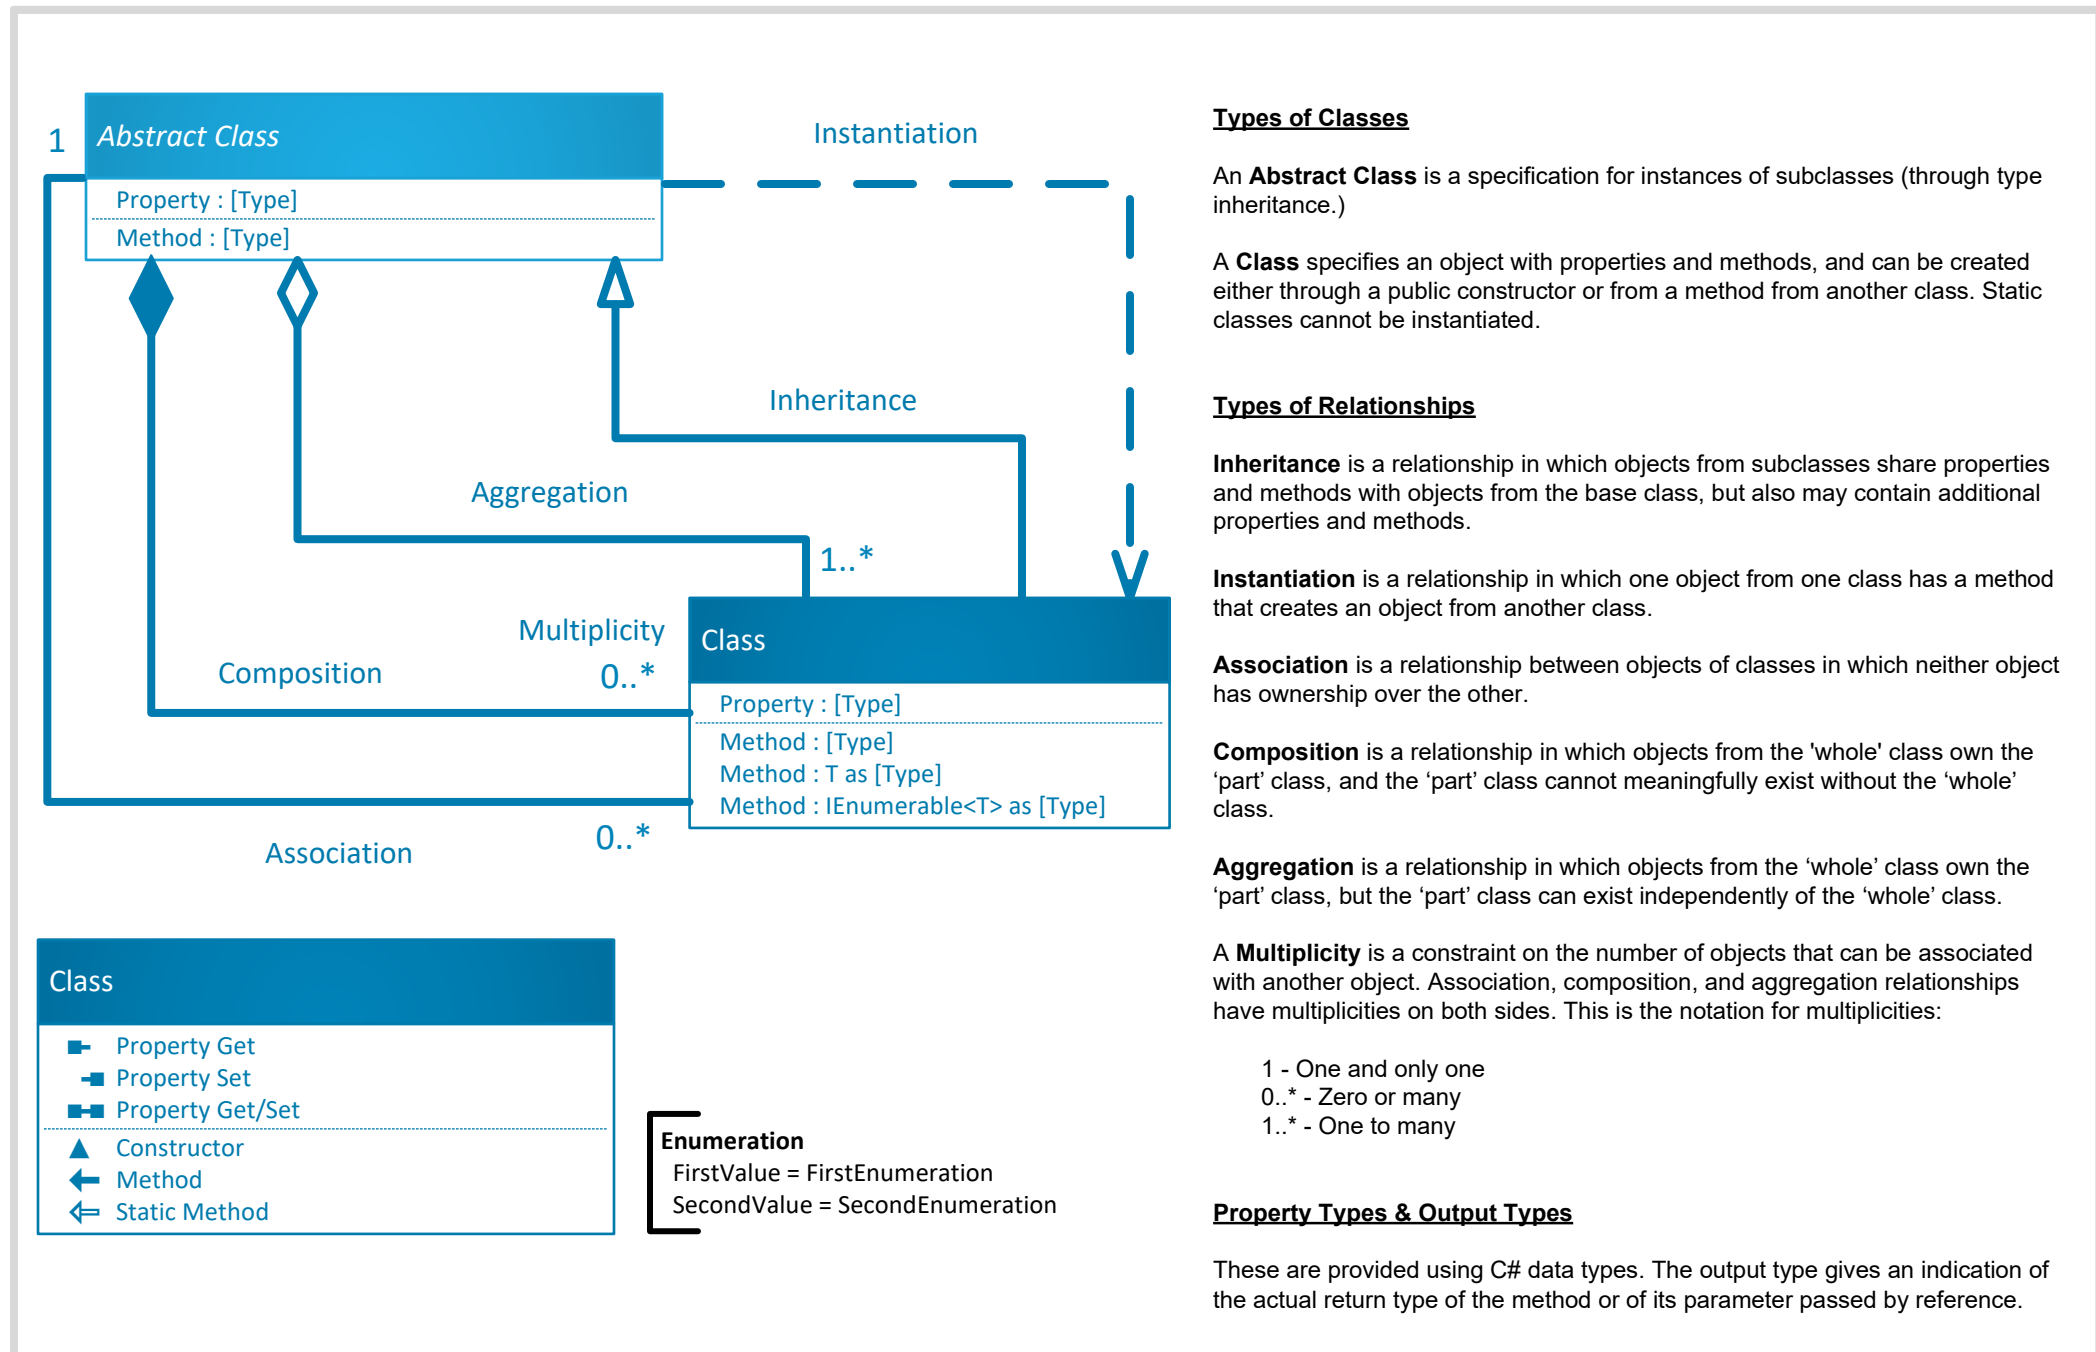

Utility Network Object Model General

Esri® ArcGIS® Pro SDK 3.4

GetDefinition