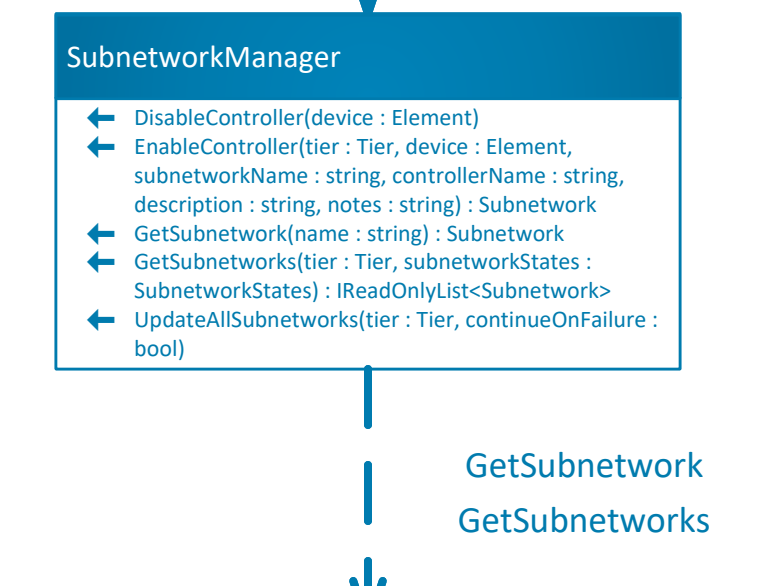

GetSubnetworkManager